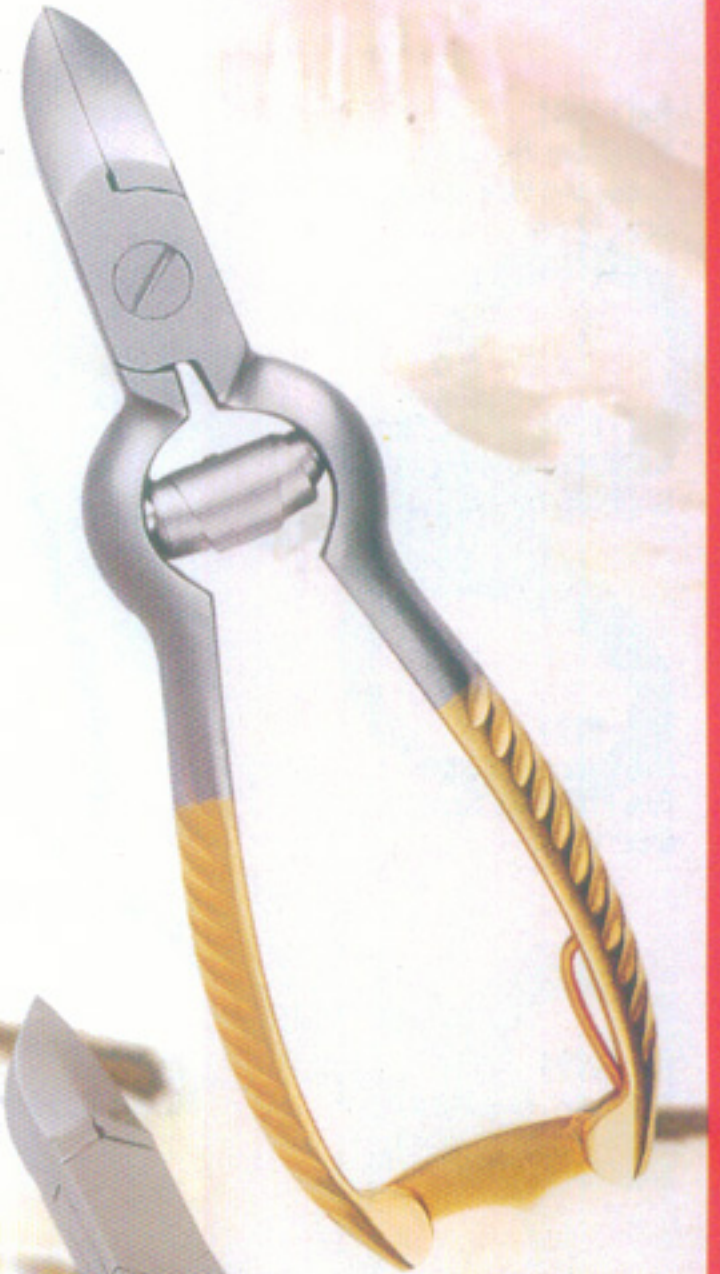

Ref - 0385

Ref - 0385
Nail Cutter, Barrel Spring,
Designed Handle, Fancy Lock,
Size: 14 cm

Ref - 0385/A
Nail Cutter, Barrel Spring,
Designed Handle, Back Lock,
Size: 14 cm