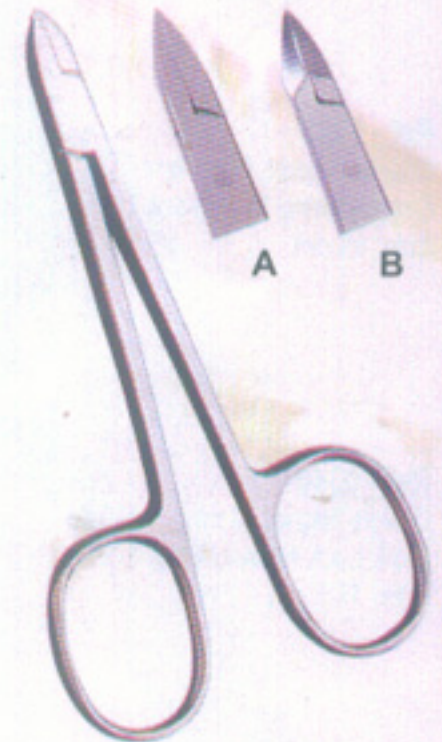

Ref - 0352

**Ref - 0353**  
Cuticle Nipper, Box Joint,  
Zig Zag Handle, Size: 11 cm

Ref - 0353

# Cuticle Nail Nippers

All Items are available in Satin Finish, Mirror Finish & Full Gold.

**Ref - 0354**  
Cuticle Nipper Scissors  
Rings. Size: 3.5"

Ref - 0354

**Ref - 0355**  
Cuticle Nipper Scissors  
Rings. Size: 3.5"

Ref - 0355

**Ref - 0356**  
Cuticle Nipper Scissors  
Rings. Size: 4"

Ref - 0356

**Ref - 0357**  
Cuticle Nipper Scissors  
Rings. Size: 4"

Ref - 0357

**Ref - 0358**  
Cuticle Nail Nipper B/J  
Round/P D/Spring.  
Size: 4"