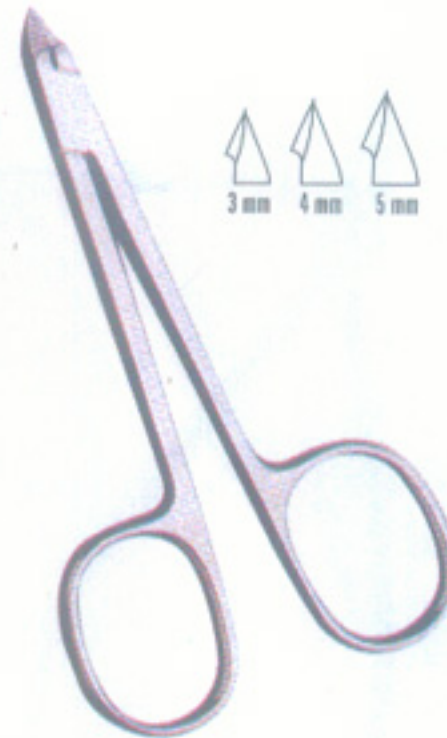

Ref - 0364

**Ref - 0365**  
Cuticle Nipper, Designed Handle  
Half Gold, Size: 11 cm

Ref - 0365

Available Colors For Plastic Handles

# Cuticle Nail Nippers

All Items are available in Satin Finish, Mirror Finish & Full Gold.

**Ref - 0354**  
Cuticle Nipper Scissors  
Rings. Size: 3.5"

Ref - 0354

**Ref - 0355**  
Cuticle Nipper Scissors  
Rings. Size: 3.5"

Ref - 0355

**Ref - 0356**  
Cuticle Nipper Scissors  
Rings. Size: 4"

Ref - 0356

**Ref - 0357**  
Cuticle Nipper Scissors  
Rings. Size: 4"

Ref - 0357

**Ref - 0358**  
Cuticle Nail Nipper B/J  
Round/P D/Spring.  
Size: 4"