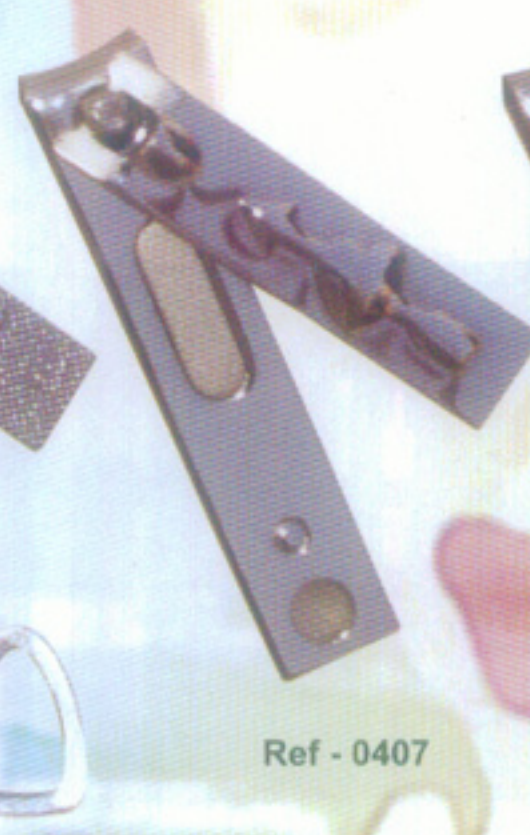

# Nail Clippers

**Ref - 0400**  
Folding Cuticle  
Nail Nipper Stainless Steel  
Size: 2.5"

Ref - 0400

**Ref - 0401**  
Cuticle Nail Nipper  
Size: 3"

Ref - 0401

Ref - 0402

**Ref - 0402**  
Cuticle Nail Nipper  
Stainless Steel.  
Size: 3.25"

**Ref - 0403**  
Cuticle Nail Nipper.  
Size: 3.25"

Ref - 0403

**Ref - 0404**  
Cuticle Nail Nipper.  
Size: 3.25"

Ref - 0404

Ref - 0405

**Ref - 0405**  
Cuticle Nail Nipper.  
Size: 3.25"

**Ref - 0406**  
Fancy Cuticle Nail Nipper.  
Size: 2.5"

Ref - 0406

**Ref - 0407**  
Fancy Cuticle Nail Nipper.  
Size: 2.5"

Ref - 0407

**Ref - 0408**  
Fancy Cuticle Nail Nipper.  
Size: 2.5"

Ref - 0408

**Ref - 0409**  
Fancy Cuticle Nail Nipper.  
Size: 2.5"

Ref - 0409