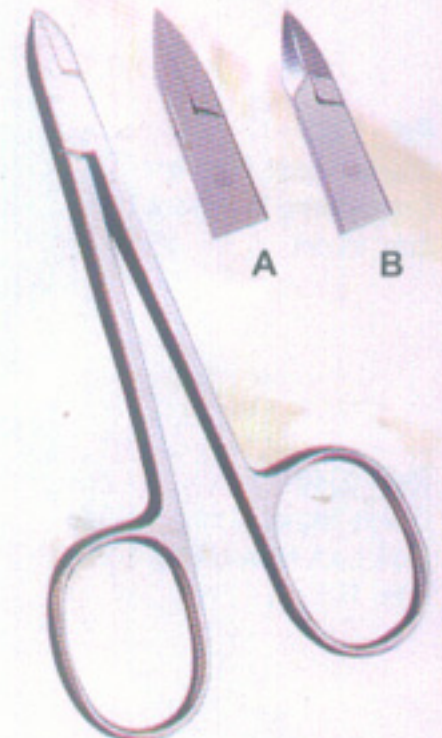

Ref - 0364

**Ref - 0365**  
Cuticle Nipper, Designed Handle  
Half Gold, Size: 11 cm

Ref - 0365

Available Colors For Plastic Handles

# Cuticle Nail Nippers

All Items are available in Satin Finish, Mirror Finish & Full Gold.

**Ref - 0354**  
Cuticle Nipper Scissors  
Rings. Size: 3.5"

Ref - 0354

**Ref - 0355**  
Cuticle Nipper Scissors  
Rings. Size: 3.5"

Ref - 0355

**Ref - 0356**  
Cuticle Nipper Scissors  
Rings. Size: 4"

Ref - 0356

**Ref - 0357**  
Cuticle Nipper Scissors  
Rings. Size: 4"

Ref - 0357

**Ref - 0358**  
Cuticle Nail Nipper B/J  
Round/P D/Spring.  
Size: 4"