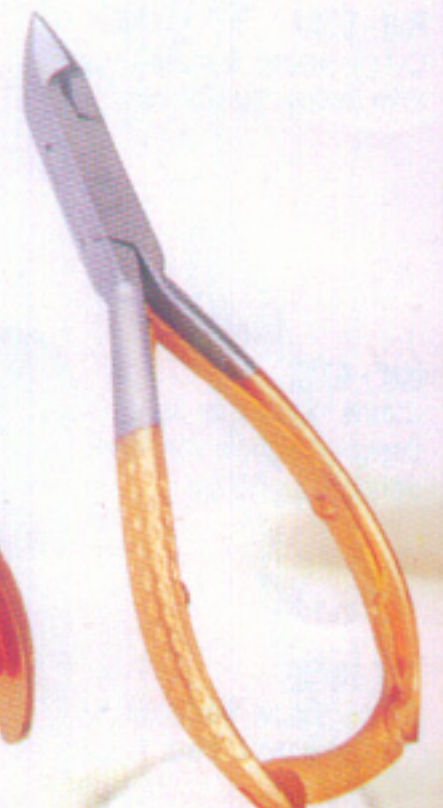

Ref - 0365

Available Colors For Plastic Handles