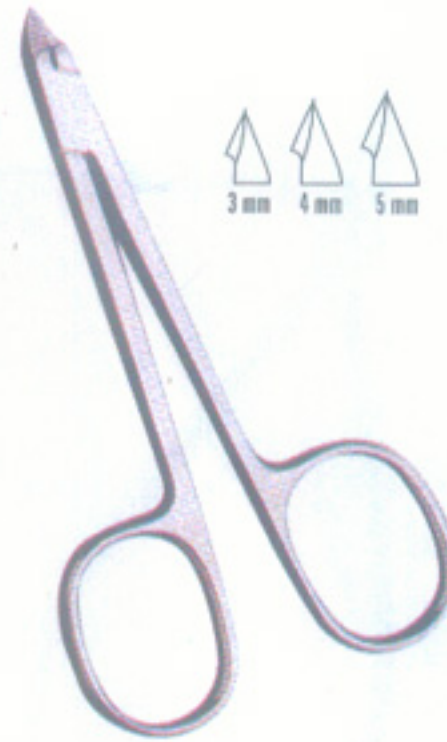

Ref - 0352

**Ref - 0353**  
Cuticle Nipper, Box Joint,  
Zig Zag Handle, Size: 11 cm

Ref - 0353

# Cuticle Nail Nippers

All Items are available in Satin Finish, Mirror Finish & Full Gold.

**Ref - 0354**  
Cuticle Nipper Scissors  
Rings. Size: 3.5"

Ref - 0354

**Ref - 0355**  
Cuticle Nipper Scissors  
Rings. Size: 3.5"

Ref - 0355

**Ref - 0356**  
Cuticle Nipper Scissors  
Rings. Size: 4"

Ref - 0356

**Ref - 0357**  
Cuticle Nipper Scissors  
Rings. Size: 4"

Ref - 0357

**Ref - 0358**  
Cuticle Nail Nipper B/J  
Round/P D/Spring.  
Size: 4"