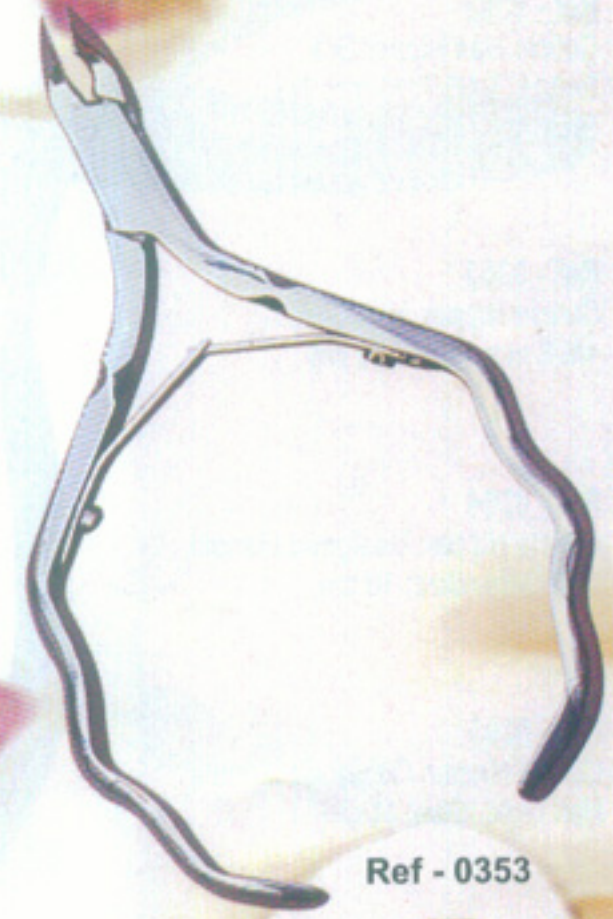

Ref - 0346

**Ref - 0347**  
Cuticle Nipper (6 mm)  
Back Lock Heavy Weight,  
Size: 11 cm

Ref - 0347

**Ref - 0348**  
Cuticle Nipper, Single Spring  
Lap Joint, Size: 10 cm

Ref - 0348

**Ref - 0349**  
Cuticle Nipper (4 / 6 / 8 mm)  
Size: 10 cm

Ref - 0349

**Ref - 0350**  
Cuticle Nipper (4 / 6 / 8 mm)  
Size: 10 cm

Ref - 0350

**Ref - 0351**  
Cuticle Nipper, Box Joint  
Wire Spring, Size: 10 cm

Ref - 0351

**Ref - 0352**  
Cuticle Nipper, Lap Joint,  
Designed Handle With Wire  
Spring, Size: 10 cm

Ref - 0352

**Ref - 0353**  
Cuticle Nipper, Box Joint,  
Zig Zag Handle, Size: 11 cm

Ref - 0353