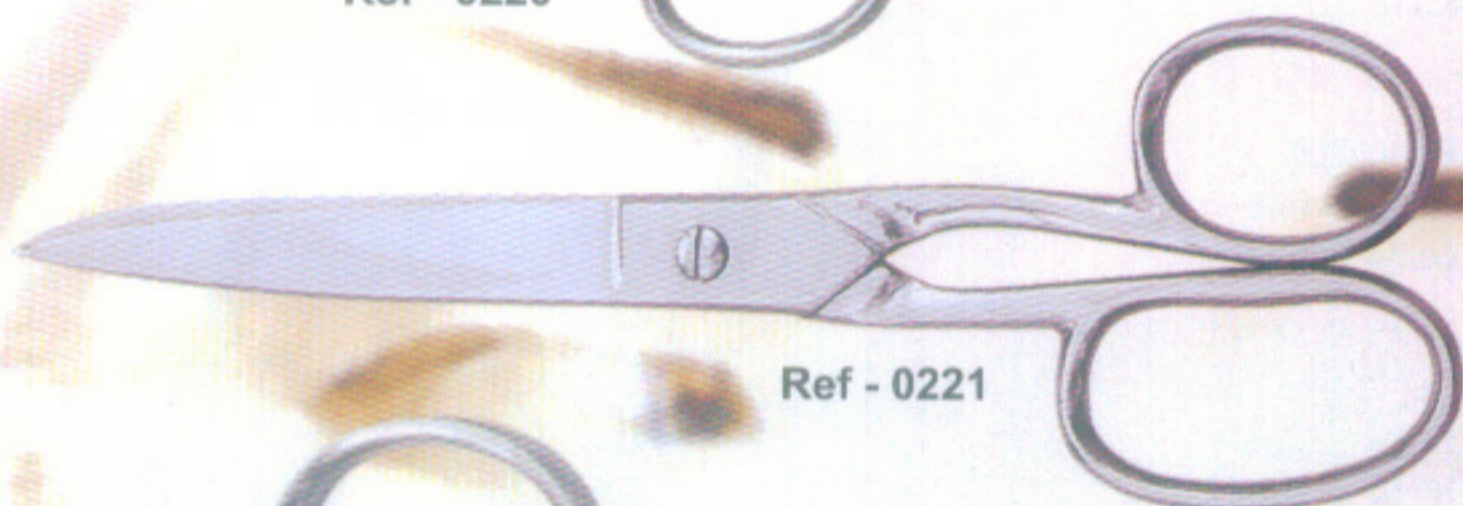

Ref - 0220

Ref - 0221

Ref - 0222
Taylor Scissor
Sizes: 6" / 7" / 8"