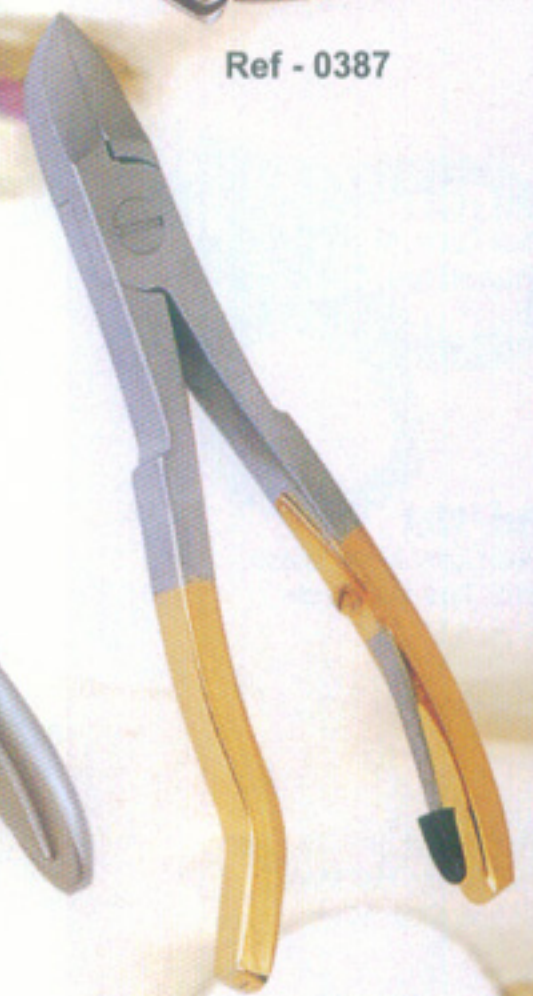

**Ref - 0388**  
Nail Cutter, Single Spring,  
Designed Handle,  
Sizes: 12 / 14 cm

Ref - 0388

Ref - 0389

Ref - 0390

**Ref - 0389**  
Cuticle Nipper With Designed  
Handle, Double Spring,  
Size: 5.5" / 6" / 6.5" / 7"