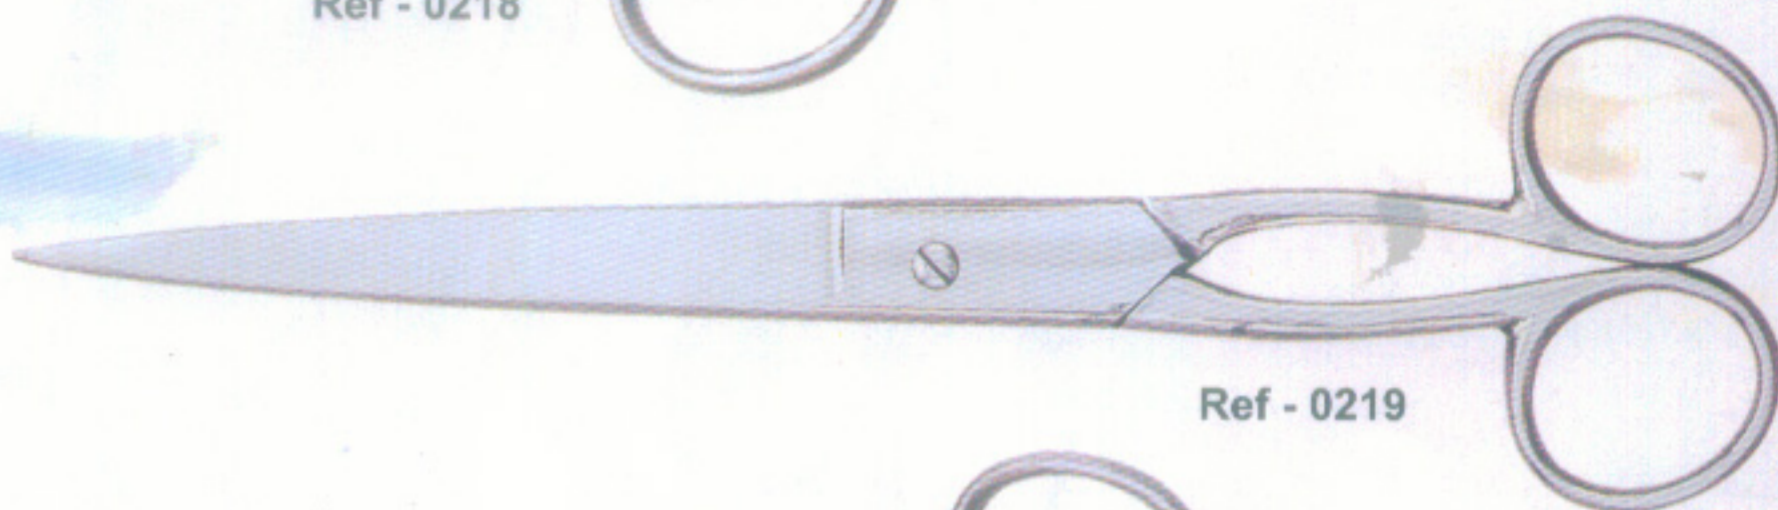

## House hold & Tailor Scissors

All Scissors are available in Satin Finish, Mirror Finish & in Coloured Handle.

**Ref - 0218**  
House Hold Scissor  
Sizes: 5" / 6" / 7" / 8"

Ref - 0218

**Ref - 0219**  
Paper Cutting Scissor  
Sizes: 6" / 7" / 8" / 9" / 10"